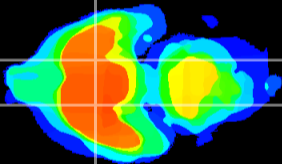

Coronal

Sagittal-R

Sagittal-L

ViBrism: CX07411
Horizontal

S0