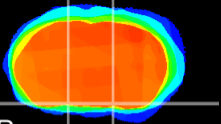

Coronal

Sagittal-R

Sagittal-L

ViBrism: CX07411
Horizontal

S0