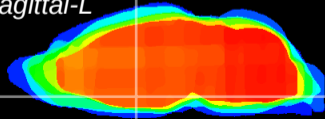

Coronal

Sagittal-R

Sagittal-L

ViBrism: CX07411  
Horizontal

SPa dorsal