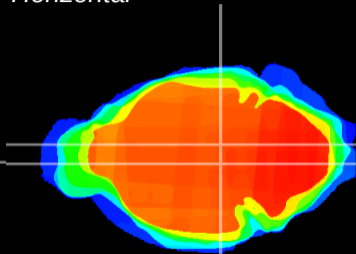

Coronal

Sagittal-R

Sagittal-L

ViBrism: CX07411
Horizontal

VTA