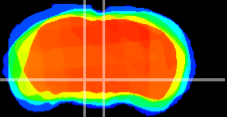

Coronal

Sagittal-R

Sagittal-L

ViBrism: CX07411
Horizontal

VTA