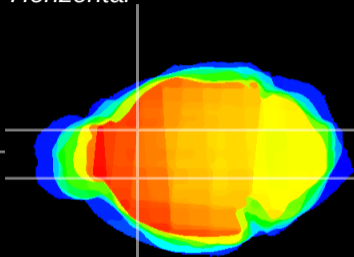

Coronal

Sagittal-R

Sagittal-L

ViBrism: CX07413
Horizontal

CPU medial