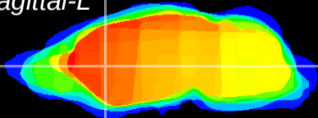

Coronal

Sagittal-R

Sagittal-L

ViBrism: CX07413
Horizontal

CPU medial