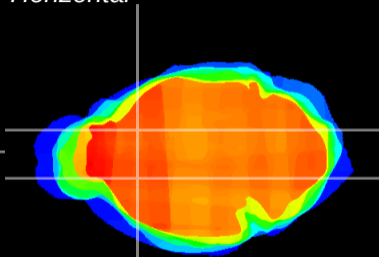

Coronal

Sagittal-R

Sagittal-L

ViBriSM: CX07414
Horizontal

CPu medial