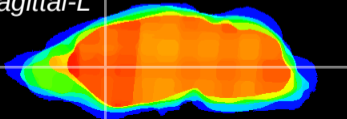

Coronal

Sagittal-R

Sagittal-L

ViBriSM: CX07414
Horizontal

CPu medial