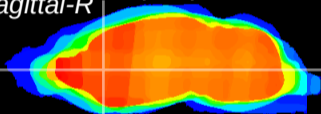

Coronal

Sagittal-R

Sagittal-L

ViBriSM: CX07414
Horizontal

CPu medial