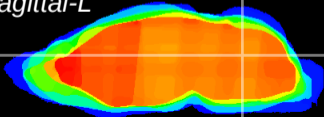

Coronal

Sagittal-R

Sagittal-L

ViBrism: CX07414
Horizontal

Cb nucleus