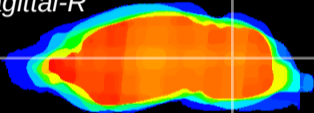

Coronal

Sagittal-R

Sagittal-L

ViBrism: CX07414
Horizontal

Cb nucleus