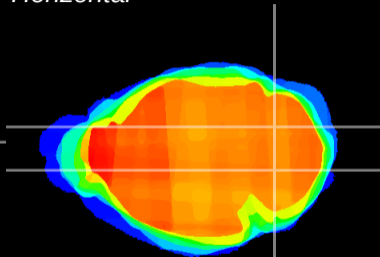

Coronal

Sagittal-R

Sagittal-L

ViBrism: CX07414
Horizontal

Cb nucleus