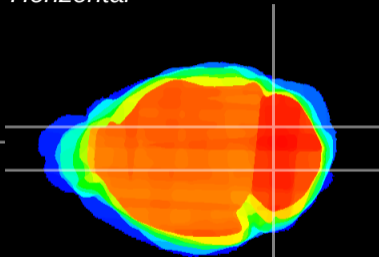

Coronal

Sagittal-R

Sagittal-L

ViBrism: CX07415
Horizontal

Cb nucleus