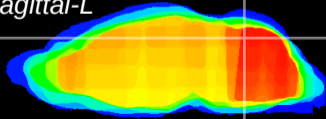

Coronal

Sagittal-R

Sagittal-L

ViBrism: CX07418
Horizontal

Cb vermis