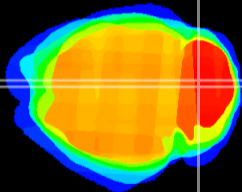

Coronal

Sagittal-R

Sagittal-L

ViBrism: CX07418
Horizontal

Cb vermis