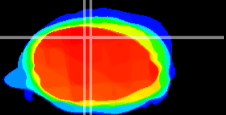

Coronal

Sagittal-R

Sagittal-L

ViBrism: CX07418
Horizontal

Cb vermis