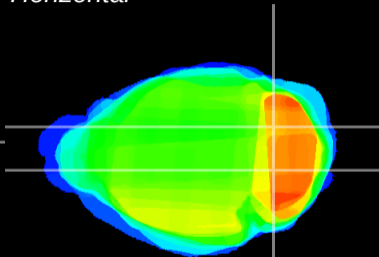

Coronal

Sagittal-R

Sagittal-L

ViBrism: CX07419
Horizontal

Cb nucleus