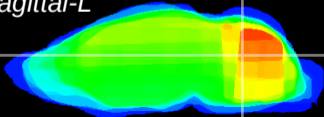

Coronal

Sagittal-R

Sagittal-L

ViBrism: CX07419
Horizontal

Cb nucleus