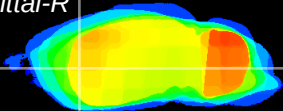

Coronal

Sagittal-R

Sagittal-L

ViBrism: CX07424
Horizontal

CPU lateral