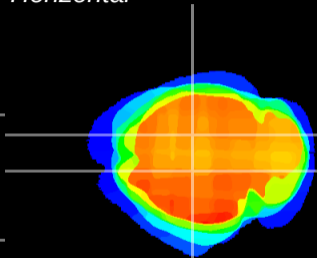

Coronal

Sagittal-R

Sagittal-L

ViBrism: CX07425
Horizontal

CA1