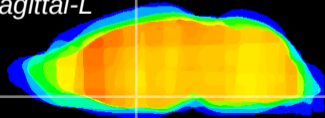

Coronal

Sagittal-R

Sagittal-L

ViBrism: CX07425
Horizontal

SPa dorsal