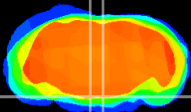

Coronal

Sagittal-R

Sagittal-L

ViBrism: CX07431
Horizontal

Pn