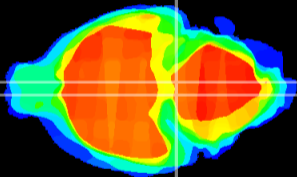

Coronal

Sagittal-R

Sagittal-L

ViBrism: CX07431
Horizontal

Pn