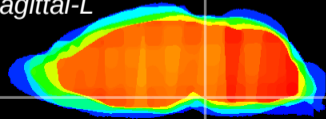

Coronal

Sagittal-R

Sagittal-L

ViBrism: CX07431
Horizontal

Pn