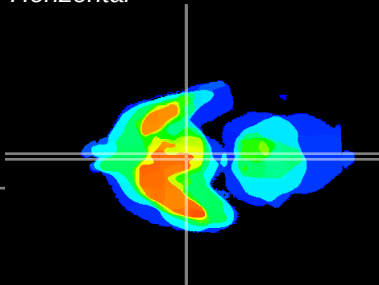

Coronal

Sagittal-R

Sagittal-L

ViBrism: CX07432
Horizontal

Arc