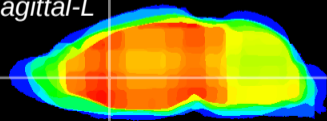

Coronal

Sagittal-R

Sagittal-L

ViBrism: CX07435
Horizontal

LS