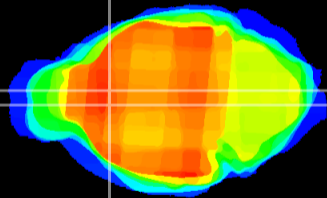

Coronal

Sagittal-R

Sagittal-L

ViBrism: CX07435
Horizontal

LS