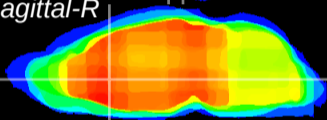

Coronal

Sagittal-R

Sagittal-L

ViBrism: CX07435
Horizontal

LS