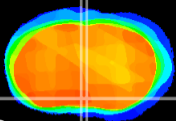

Coronal

Sagittal-R

Sagittal-L

ViBriSM: CX07435
Horizontal

MPA