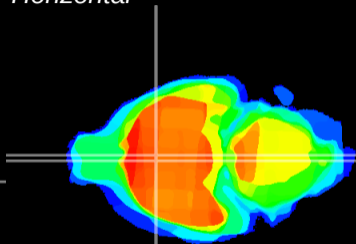

Coronal

Sagittal-R

Sagittal-L

ViBriSM: CX07435
Horizontal

MPA