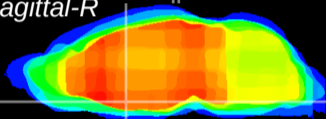

Coronal

Sagittal-R

Sagittal-L

ViBriSM: CX07435
Horizontal

MPA