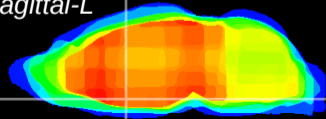

Coronal

Sagittal-R

Sagittal-L

ViBriSM: CX07435
Horizontal

MPA