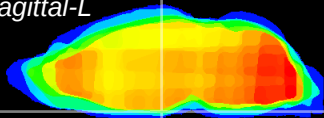

Coronal

Sagittal-R

Sagittal-L

ViBrism: CX07438
Horizontal

ME