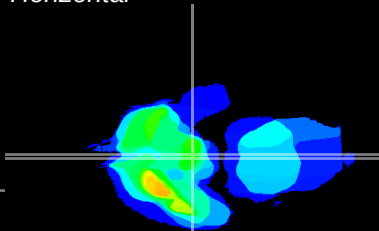

Coronal

Sagittal-R

Sagittal-L

ViBrism: CX07438
Horizontal

ME