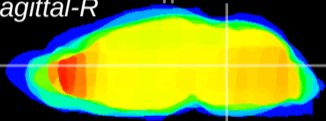

Coronal

Sagittal-R

Sagittal-L

ViBrism: CX07442
Horizontal

Tg