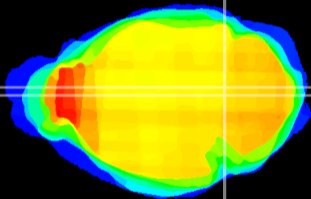

Coronal

Sagittal-R

Sagittal-L

ViBrism: CX07442
Horizontal

Tg