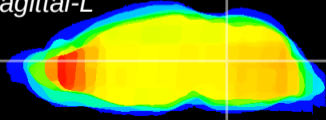

Coronal

Sagittal-R

Sagittal-L

ViBrism: CX07442
Horizontal

Tg