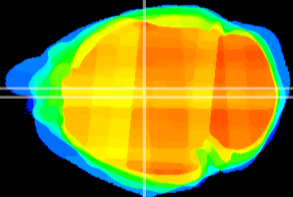

Coronal

Sagittal-R

Sagittal-L

ViBrism: CX07444
Horizontal

Hb