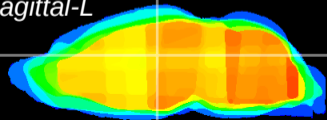

Coronal

Sagittal-R

Sagittal-L

ViBrism: CX07444
Horizontal

Hb