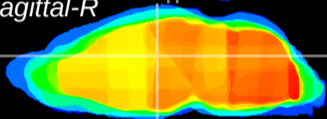

Coronal

Sagittal-R

Sagittal-L

ViBrism: CX07444
Horizontal

Hb