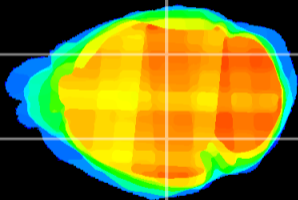

Coronal

Sagittal-R

Sagittal-L

ViBrism: CX07444
Horizontal

LG