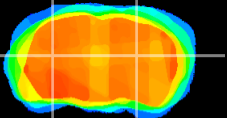

Coronal

Sagittal-R

Sagittal-L

ViBrism: CX07444
Horizontal

LG