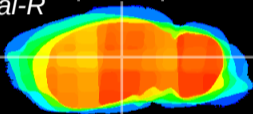

Coronal

Sagittal-R

Sagittal-L

ViBrism: CX07444
Horizontal

LG