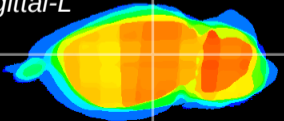

Coronal

Sagittal-R

Sagittal-L

ViBrism: CX07444
Horizontal

LG