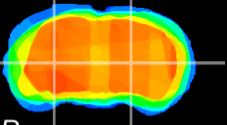

Coronal

Sagittal-R

Sagittal-L

ViBrism: CX07444
Horizontal

MG