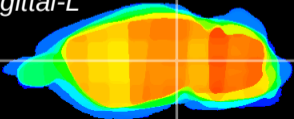

Coronal

Sagittal-R

Sagittal-L

ViBrism: CX07444
Horizontal

MG