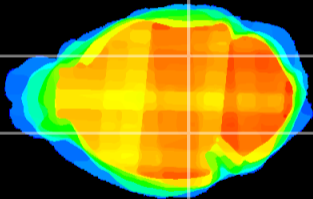

Coronal

Sagittal-R

Sagittal-L

ViBrism: CX07444
Horizontal

MG