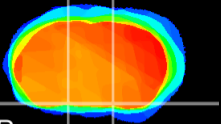

Coronal

Sagittal-R

Sagittal-L

ViBrism: CX07446
Horizontal

S0