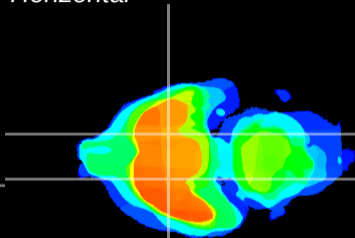

Coronal

Sagittal-R

Sagittal-L

ViBrism: CX07446
Horizontal

S0