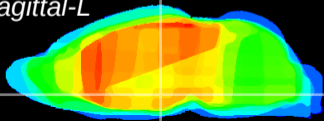

Coronal

Sagittal-R

Sagittal-L

ViBrism: CX07448
Horizontal

DM