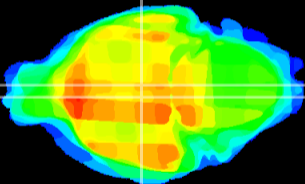

Coronal

Sagittal-R

Sagittal-L

ViBrism: CX07448
Horizontal

DM