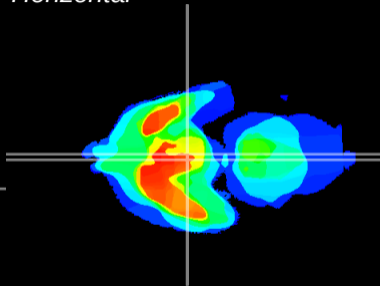

Coronal

Sagittal-R

Sagittal-L

ViBrism: CX07451
Horizontal

Arc