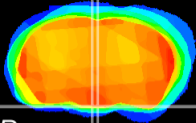

Coronal

Sagittal-R

Sagittal-L

ViBrism: CX07451
Horizontal

Arc