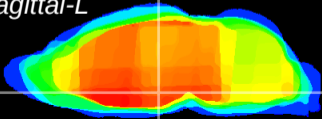

Coronal

Sagittal-R

Sagittal-L

ViBrism: CX07451
Horizontal

DM