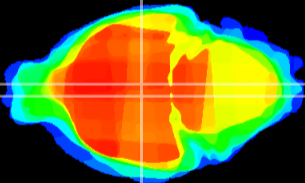

Coronal

Sagittal-R

Sagittal-L

ViBrism: CX07451
Horizontal

DM