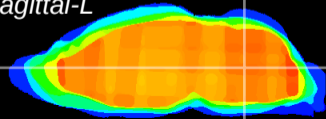

Coronal

Sagittal-R

Sagittal-L

ViBrism: CX07452
Horizontal

MVe