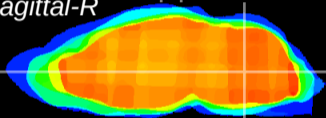

Coronal

Sagittal-R

Sagittal-L

ViBrism: CX07452
Horizontal

MVe