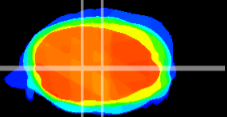

Coronal

Sagittal-R

Sagittal-L

ViBrism: CX07452
Horizontal

MVe