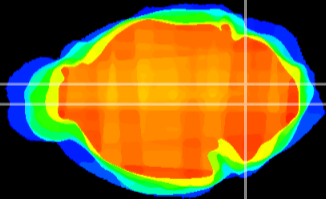

Coronal

Sagittal-R

Sagittal-L

ViBrism: CX07452
Horizontal

MVe