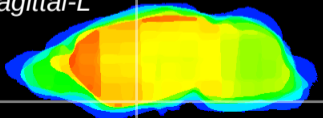

Coronal

Sagittal-R

Sagittal-L

ViBrism: CX07453
Horizontal

S0