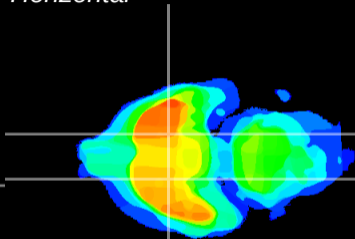

Coronal

Sagittal-R

Sagittal-L

ViBrism: CX07453
Horizontal

S0