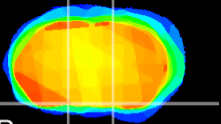

Coronal

Sagittal-R

Sagittal-L

ViBrism: CX07453
Horizontal

S0