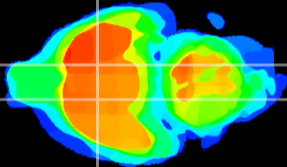

Coronal

Sagittal-R

Sagittal-L

ViBrism: CX07454
Horizontal

LH