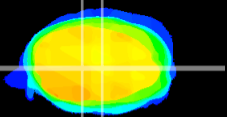

Coronal

Sagittal-R

Sagittal-L

ViBrism: CX07454
Horizontal

MVe