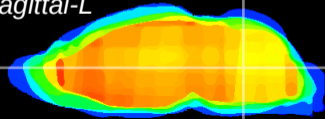

Coronal

Sagittal-R

Sagittal-L

ViBrism: CX07454
Horizontal

MVe