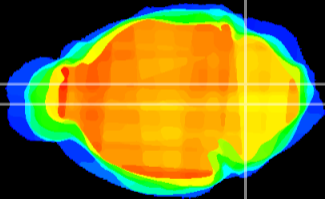

Coronal

Sagittal-R

Sagittal-L

ViBrism: CX07454
Horizontal

MVe