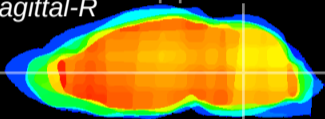

Coronal

Sagittal-R

Sagittal-L

ViBrism: CX07454
Horizontal

MVe