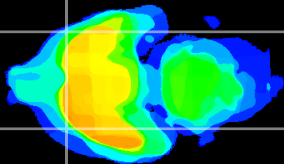

Coronal

Sagittal-R

Sagittal-L

ViBrism: CX07456
Horizontal

Pir