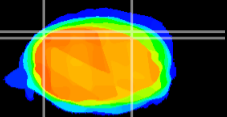

Coronal

Sagittal-R

Sagittal-L

ViBrism: CX07458
Horizontal

Cb lobe