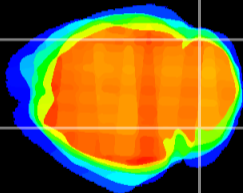

Coronal

Sagittal-R

Sagittal-L

ViBrism: CX07458
Horizontal

Cb lobe