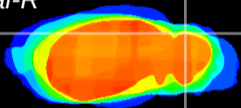

Coronal

Sagittal-R

Sagittal-L

ViBrism: CX07458
Horizontal

Cb lobe