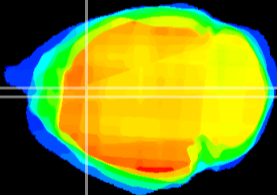

Coronal

Sagittal-R

Sagittal-L

ViBrism: CX07459  
Horizontal

Cx cingulate