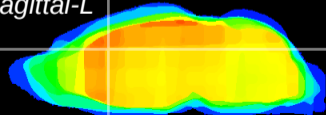

Coronal

Sagittal-R

Sagittal-L

ViBrism: CX07459  
Horizontal

Cx cingulate