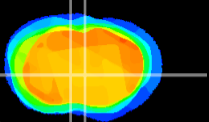

Coronal

Sagittal-R

Sagittal-L

ViBrism: CX07459
Horizontal

LS