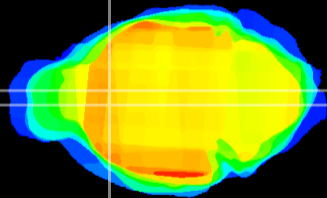

Coronal

Sagittal-R

Sagittal-L

ViBrism: CX07459
Horizontal

LS