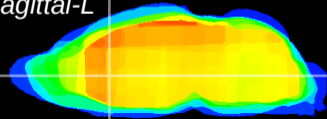

Coronal

Sagittal-R

Sagittal-L

ViBrism: CX07459
Horizontal

LS