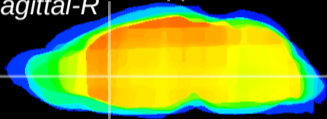

Coronal

Sagittal-R

Sagittal-L

ViBrism: CX07459
Horizontal

LS