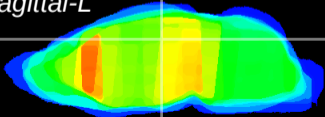

Coronal

Sagittal-R

Sagittal-L

ViBrism: CX07460
Horizontal

DG