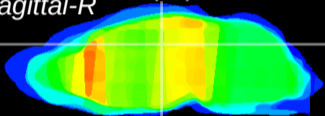

Coronal

Sagittal-R

Sagittal-L

ViBrism: CX07460
Horizontal

DG