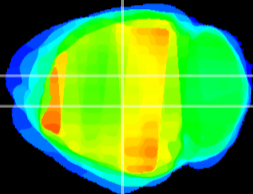

Coronal

Sagittal-R

Sagittal-L

ViBrism: CX07460
Horizontal

DG