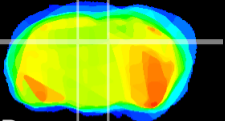

Coronal

Sagittal-R

Sagittal-L

ViBrism: CX07460
Horizontal

DG