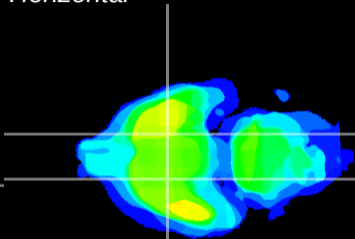

Coronal

Sagittal-R

Sagittal-L

ViBrisM: CX07462
Horizontal

S0