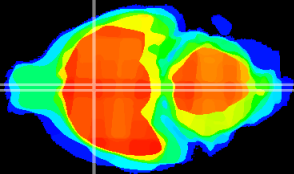

Coronal

Sagittal-R

Sagittal-L

ViBrism: CX07473
Horizontal

MPA