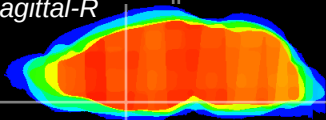

Coronal

Sagittal-R

Sagittal-L

ViBrism: CX07473
Horizontal

MPA