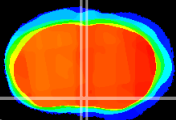

Coronal

Sagittal-R

Sagittal-L

ViBrism: CX07473
Horizontal

MPA