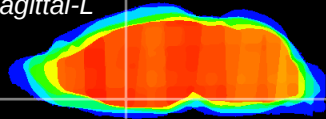

Coronal

Sagittal-R

Sagittal-L

ViBrism: CX07473
Horizontal

MPA