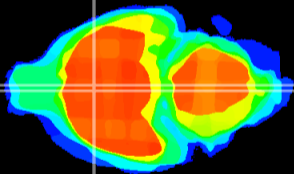

Coronal

Sagittal-R

Sagittal-L

ViBriSM: CX07474  
Horizontal

MPA