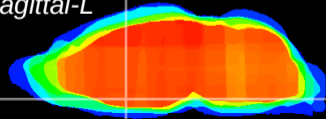

Coronal

Sagittal-R

Sagittal-L

ViBriSM: CX07474  
Horizontal

MPA