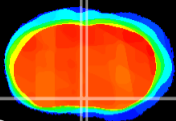

Coronal

Sagittal-R

Sagittal-L

ViBriSM: CX07474  
Horizontal

MPA