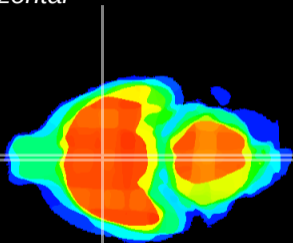

Coronal

Sagittal-R

Sagittal-L

ViBrism: CX07474
Horizontal

SPa ventral