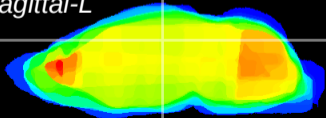

Coronal

Sagittal-R

Sagittal-L

ViBrism: CX07478
Horizontal

DG