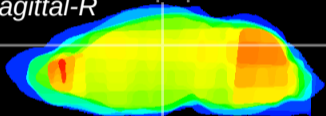

Coronal

Sagittal-R

Sagittal-L

ViBrism: CX07478
Horizontal

DG