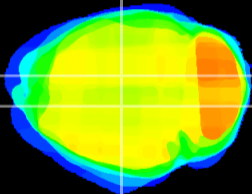

Coronal

Sagittal-R

Sagittal-L

ViBrism: CX07478
Horizontal

DG