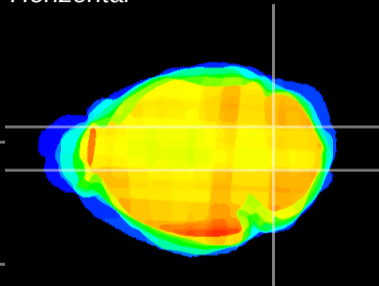

*Coronal*

*Sagittal-R*

*Sagittal-L*

ViBrism: CX07480  
*Horizontal*

Cb nucleus