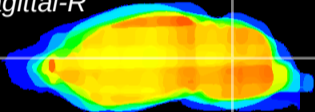

*Coronal*

*Sagittal-R*

*Sagittal-L*

ViBrism: CX07480  
*Horizontal*

Cb nucleus