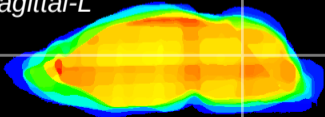

*Coronal*

*Sagittal-R*

*Sagittal-L*

ViBrism: CX07480  
*Horizontal*

Cb nucleus