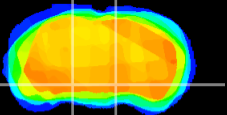

Coronal

Sagittal-R

Sagittal-L

ViBrism: CX07481
Horizontal

SN