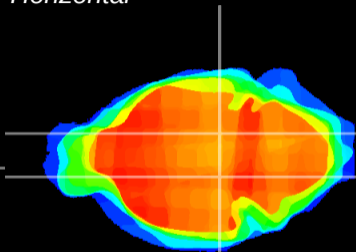

Coronal

Sagittal-R

Sagittal-L

ViBrism: CX07481
Horizontal

SN