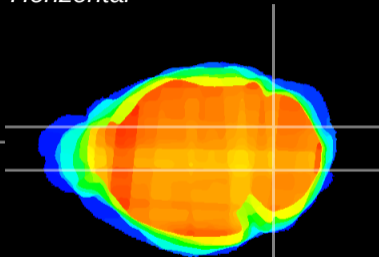

Coronal

Sagittal-R

Sagittal-L

ViBrism: CX07486
Horizontal

Cb nucleus