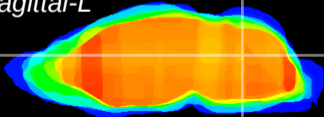

Coronal

Sagittal-R

Sagittal-L

ViBrism: CX07486
Horizontal

Cb nucleus