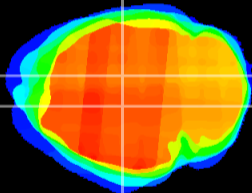

Coronal

Sagittal-R

Sagittal-L

ViBrism: CX07496
Horizontal

DG