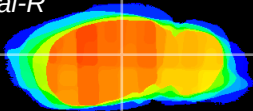

Coronal

Sagittal-R

Sagittal-L

ViBrism: CX07496
Horizontal

LG