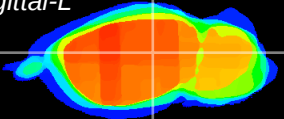

Coronal

Sagittal-R

Sagittal-L

ViBrism: CX07496
Horizontal

LG