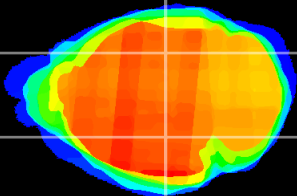

Coronal

Sagittal-R

Sagittal-L

ViBrism: CX07496
Horizontal

LG