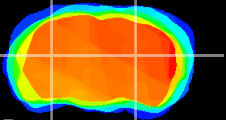

Coronal

Sagittal-R

Sagittal-L

ViBrism: CX07496
Horizontal

LG