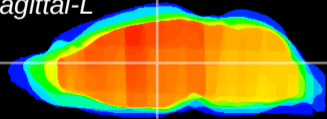

Coronal

Sagittal-R

Sagittal-L

ViBrism: CX07496
Horizontal

MD