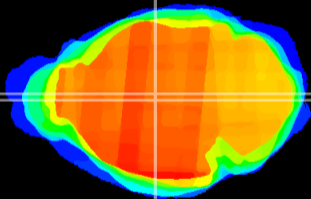

Coronal

Sagittal-R

Sagittal-L

ViBrism: CX07496
Horizontal

MD