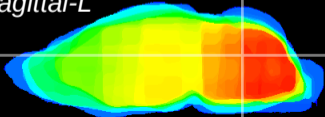

*Coronal*

*Sagittal-R*

*Sagittal-L*

ViBrism: CX07498  
*Horizontal*

Cb nucleus