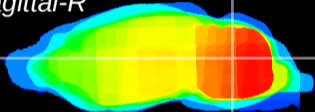

*Coronal*

*Sagittal-R*

*Sagittal-L*

ViBrism: CX07498  
*Horizontal*

Cb nucleus