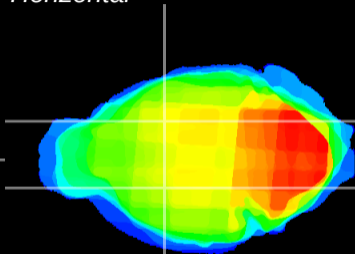

Coronal

Sagittal-R

Sagittal-L

ViBrism: CX07498
Horizontal

GP