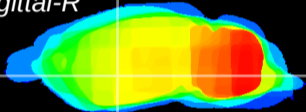

Coronal

Sagittal-R

Sagittal-L

ViBrism: CX07498
Horizontal

GP