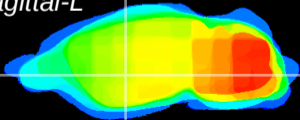

Coronal

Sagittal-R

Sagittal-L

ViBrism: CX07498
Horizontal

GP