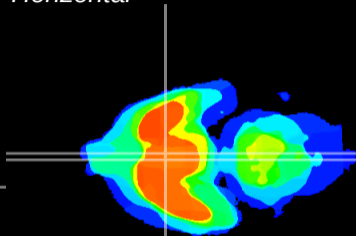

Coronal

Sagittal-R

Sagittal-L

ViBrism: CX07499
Horizontal

SCN