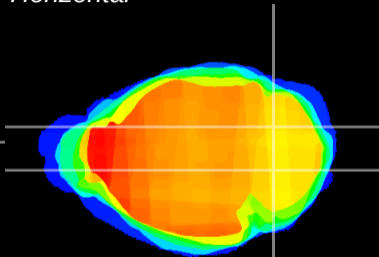

Coronal

Sagittal-R

Sagittal-L

ViBrism: CX07501  
Horizontal

Cb nucleus