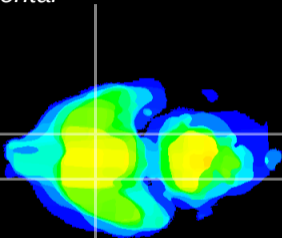

Coronal

Sagittal-R

Sagittal-L

ViBrism: CX07504
Horizontal

S0