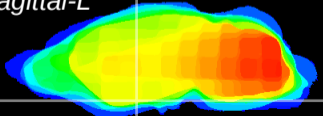

Coronal

Sagittal-R

Sagittal-L

ViBrism: CX07504
Horizontal

S0