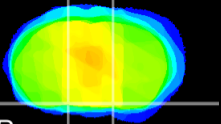

Coronal

Sagittal-R

Sagittal-L

ViBrism: CX07504
Horizontal

S0